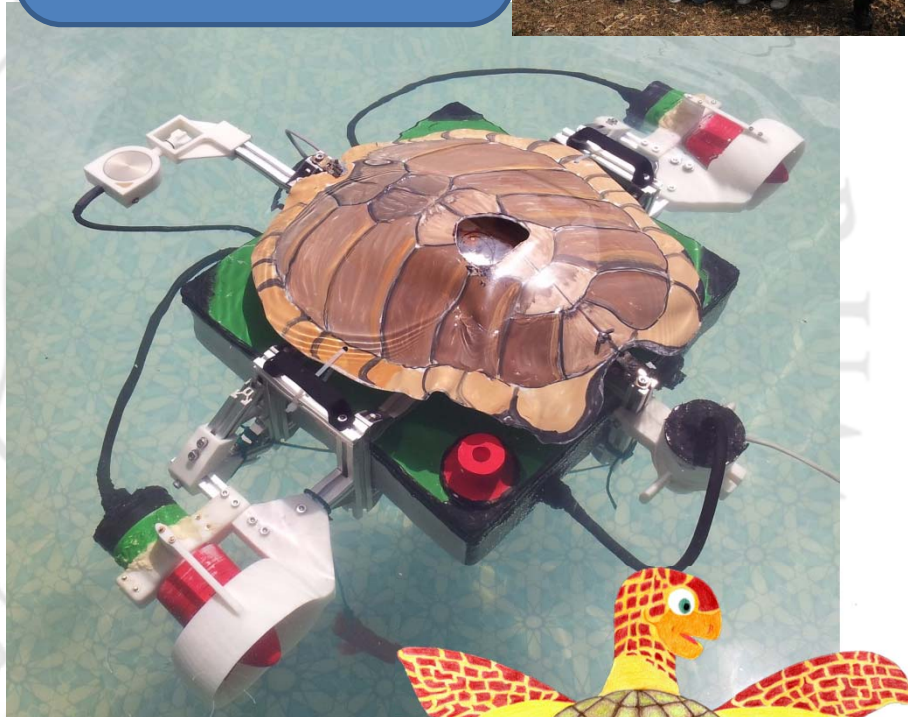

SAUC-e 2012 Turtle AUV

SAUC-e 2013 FeelHippo AUV