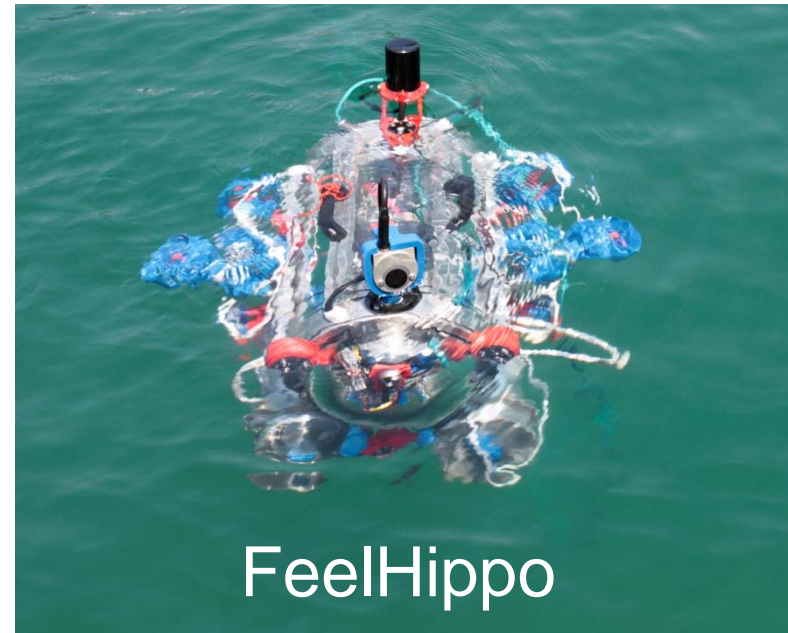

FeelHippo

UNIFI Team - SAUC-e 2012/2013

Prof. Benedetto Allotta – benedetto.allotta@unifi.it

Ing. Riccardo Costanzi – riccardo.costanzi@unifi.it

Ing. Alessandro Ridolfi – a.ridolfi@unifi.it